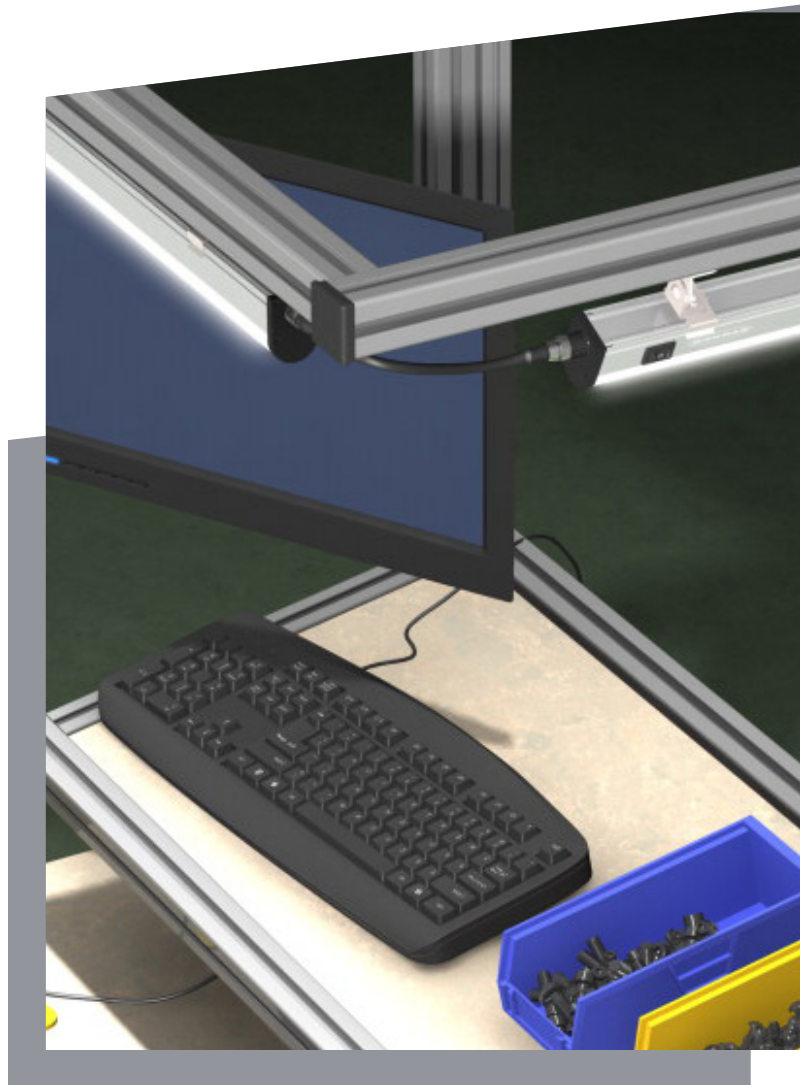

T S L O T S

BY BONNELL ALUMINUM

INDUSTRIAL LED LIGHT BARS

WORKSTATION ILLUMINATION

TSLOT Industrial Light Bar, utilizes advanced LED lighting technology providing high-quality and maintenance-free industrial lighting solutions that will last for years.

- High brightness with an even light output for a no-glare glow.
- Eye shields to eliminate visual strain and glare.
- Robust metal housing, shatterproof light cover and easy installation.
- Ideal for work stations, machine lighting, control cabinets and manufacturing lines.
- We offer our LED Lights in 2', 3' and 4' lengths.
- Lights are easy to install onto TSLOTS extrusions.
- Improves visibility and safety in a workplace or on a machine.
- In stock for immediate shipping.